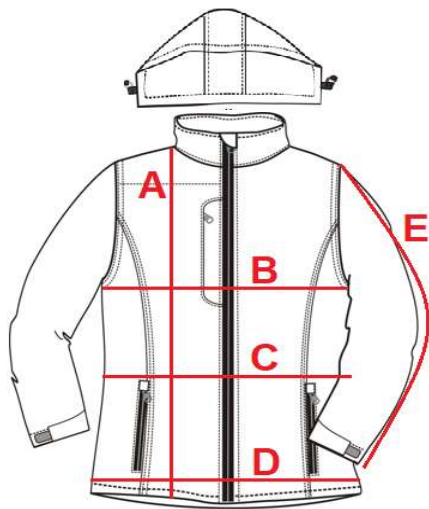

0706K

Ladies' softshell hooded jacket

cm	S	M	L	XL	XXL
A	66	68	70	72	74
B	48	50	52	54	58
C	44	45	46	50	56
D	47	49	51	53	59
E	59	60	61	63	63

Orientation sizes of the product.